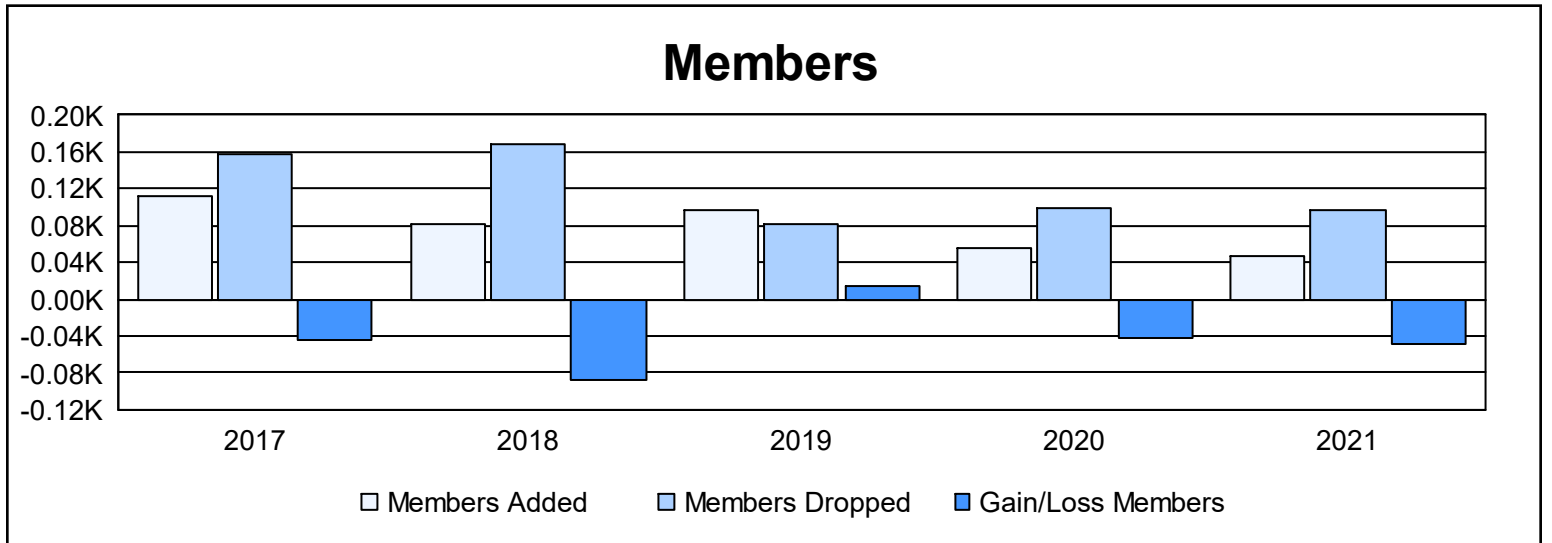

Year	New Clubs	Dropped Clubs	Gain/ Loss Clubs	New Members	Charter Members	Reinstate Members	Transfer Members	Total Member Added	Total Members Dropped	Gain/ Loss Members
2016-2017	0	1	-1	97	0	6	9	112	157	-45
2017-2018	0	1	-1	69	0	7	5	81	169	-88
2018-2019	0	0	0	87	0	1	9	97	82	15
2019-2020	0	0	0	48	0	6	2	56	99	-43
2020-2021	0	1	-1	35	2	10	0	47	96	-49
<b>Average</b>	<b>0</b>	<b>1</b>	<b>-1</b>	<b>67</b>	<b>0</b>	<b>6</b>	<b>5</b>	<b>79</b>	<b>121</b>	<b>-42</b>

### Membership Composition June 2021 Cumulative