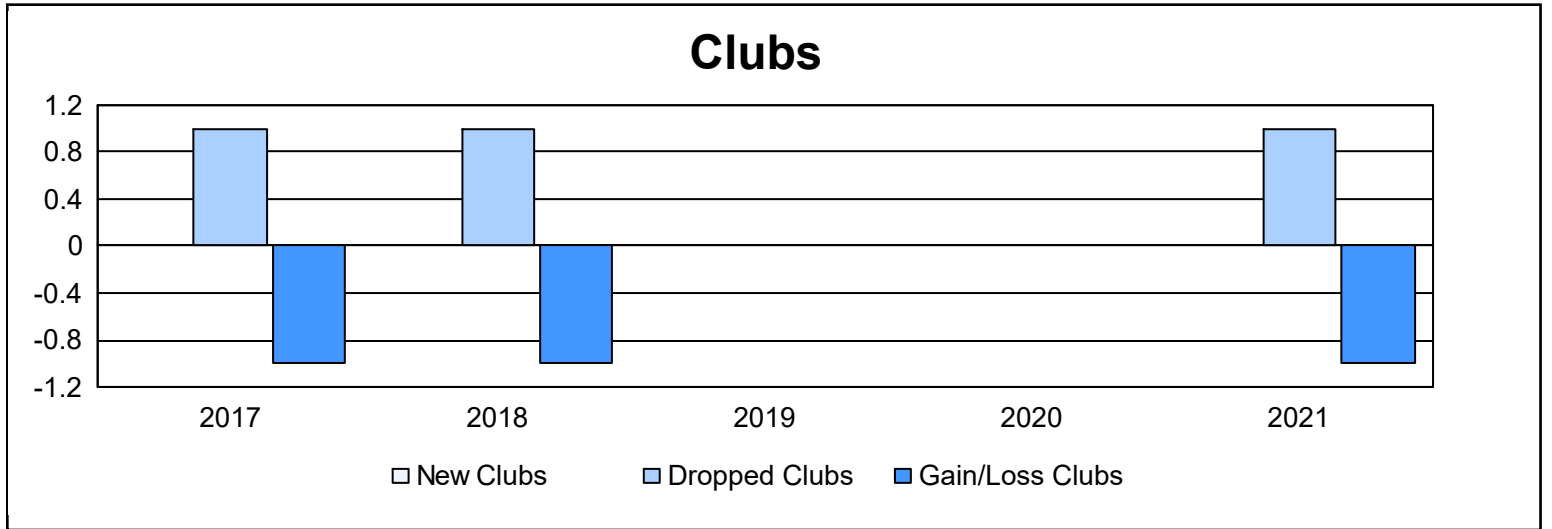

Year	New Clubs	Dropped Clubs	Gain/ Loss Clubs	New Members	Charter Members	Reinstate Members	Transfer Members	Total Member Added	Total Members Dropped	Gain/ Loss Members
2016-2017	0	1	-1	97	0	6	9	112	157	-45
2017-2018	0	1	-1	69	0	7	5	81	169	-88
2018-2019	0	0	0	87	0	1	9	97	82	15
2019-2020	0	0	0	48	0	6	2	56	99	-43
2020-2021	0	1	-1	35	2	10	0	47	96	-49
<b>Average</b>	<b>0</b>	<b>1</b>	<b>-1</b>	<b>67</b>	<b>0</b>	<b>6</b>	<b>5</b>	<b>79</b>	<b>121</b>	<b>-42</b>

### Membership Composition June 2021 Cumulative